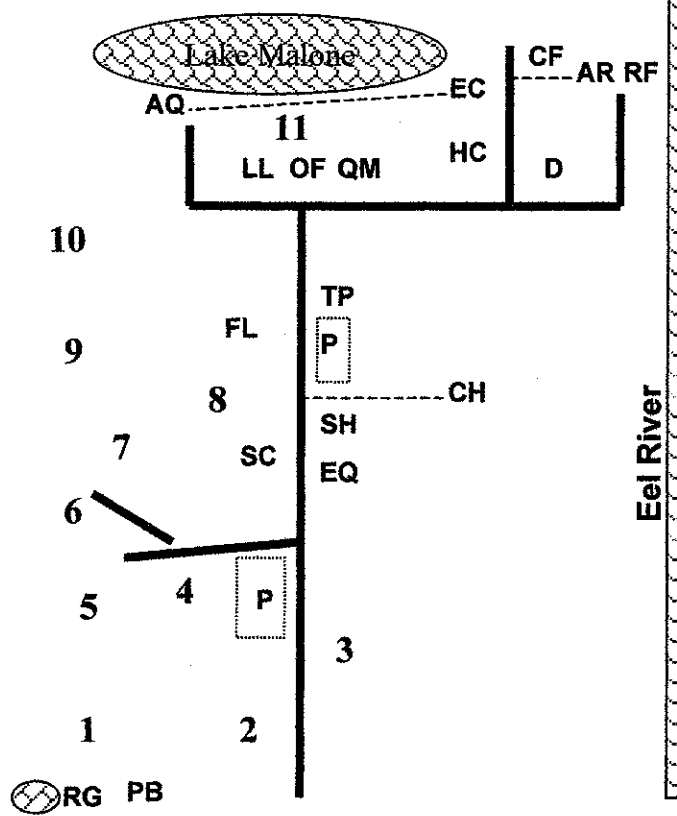

Camp Krietenstein

Facilities:

RG = Ranger
 PB = Pole Barn
 P = Parking
 SC = Scoutcraft
 EQ = Eagle Quest
 SH = Shower House
 CH = Chapel
 TP = Trading Post
 QM = Quarter Master
 OF = Camp Office
 LL = Leader's Lounge

FL = Flags/Sports Field
 D = Dining Facility
 HC = Handicraft
 EC = Ecology
 CF = Campfire Bowl
 AR = Archery Range
 RF = Rifle Range
 AQ = Aquatics

Camp Sites:

1 = Deer Trails
 2 = Kickapoo
 3 = Frontiersman
 4 = Tulip Tree
 5 = Indian Wells
 6 = Boone
 7 = Woodsman
 8 = Sassafra
 9 = Jambo
 10 = Plainsman
 11 = Dan Beard